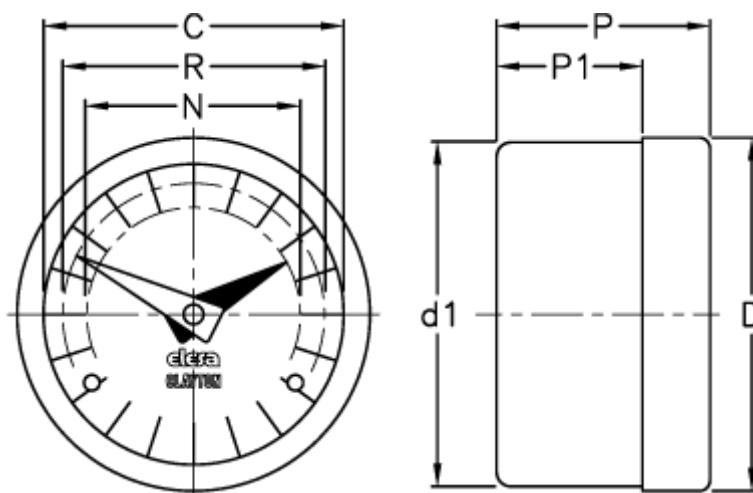

Data Sheet

Article number: 2307070501
Description: E+G Gravity indicator
GA12-0012-D

Measures

C = 60
D = 68.5
D1 = 67.0
N = 44
P = 32
P1 = 25.0
R = 51